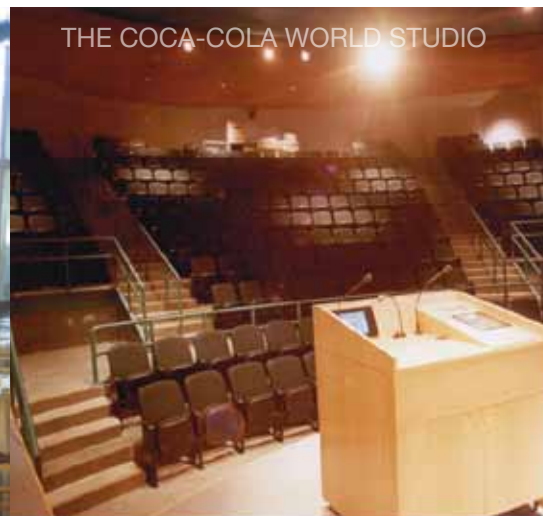

INDOOR VENUES

THE COCA-COLA WORLD STUDIO

Featuring the latest technical equipment, including a rear-projection system and surround sound, the World Studio is perfect for award ceremonies and corporate meetings. The theater is wheelchair accessible and seats 257 people.

FORD CONSERVATION ROOM & ECO HALL

At 2,000 sq ft, this venue is ideal for social receptions, business meetings or seated dinners. The Ford Conservation Conference Room offers a variety of equipment for meetings and has panoramic views overlooking the Zoo. This space flows into the Eco Hall for great pre-function and buffet areas. This room seats up to 150 people.

TECHLAB

The TECHLab is an excellent location for smaller meetings, team building outings or intimate receptions for up to 40 guests.